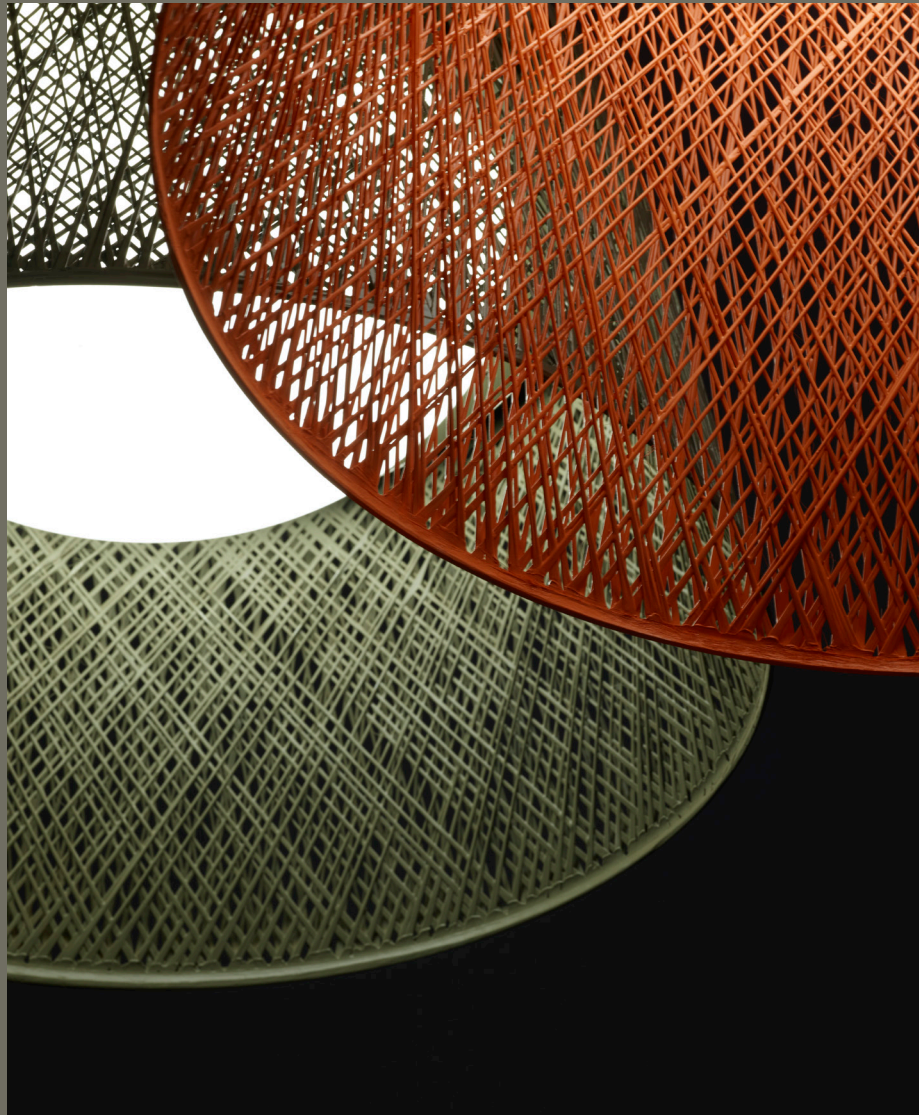

Wind

Design by Jordi Vilardell.

A perfect marriage of technology and tradition. Wind's drum shade is made of fibreglass, an innovative webbed texture and pattern that elevates the visual contribution of this timeless silhouette.